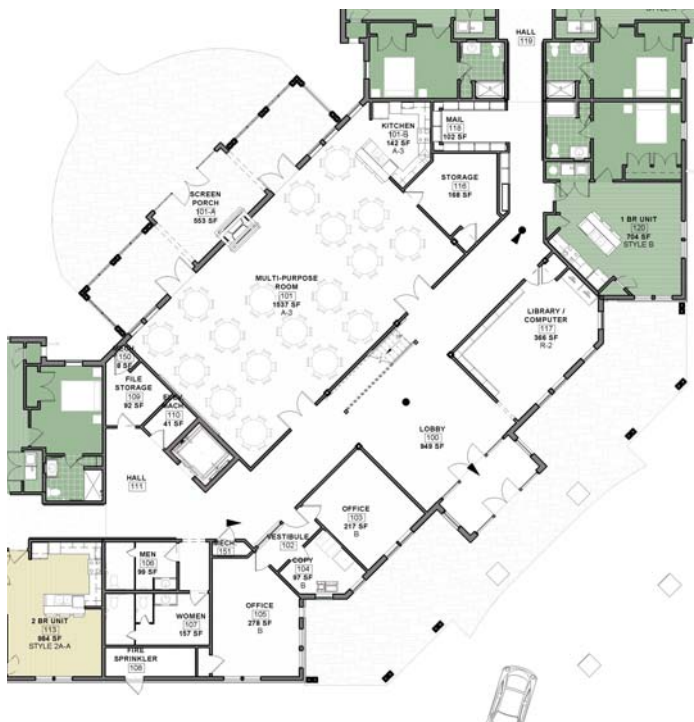

Stayman (8)

Baldwin (4) 

Winterstein(4)

Melrose (4)

Parkland (2)

Roxbury (2)

Meridian (2)

40 Gerber Road - Community

1st Floor Entry, Front Porch, Lobby, Community Room, Screened Porch, Offices, Mailroom, and Library/Computer Room (Food Pantry not shown)

2nd Floor - Resident Services Coordinator's office, Community Nurse's office, Fitness Room, and Beauty Shop